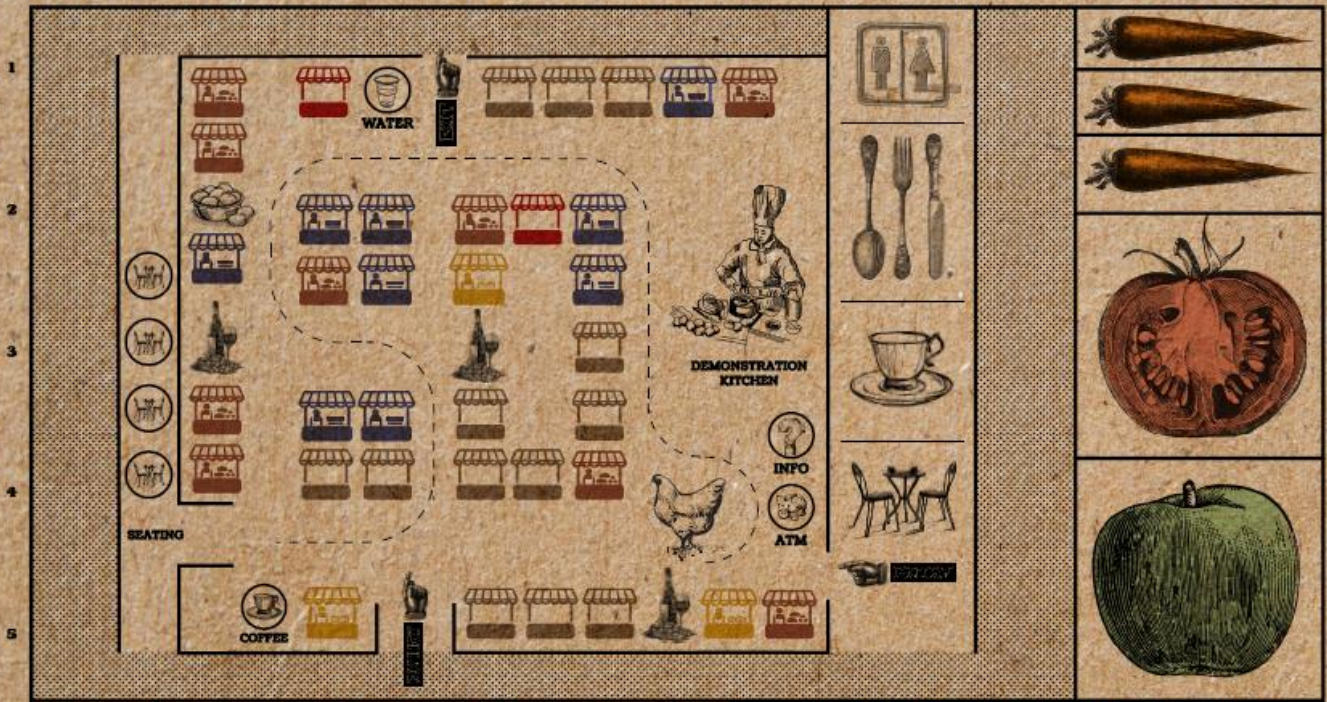

**ADELAIDE SHOWGROUND FARMERS' MARKET**  
 Leader Street, Wayville  
 Sunday 9am to 1pm

MEAT/SEAFOOD

VEGGIES

OTHER

BAKED GOODS

FRUIT/NUTS

DAIRY

# INSIDE MAP

A B C D E F G H

[ADELAIDEFARMERSMARKET.COM.AU](http://ADELAIDEFARMERSMARKET.COM.AU)

**TASTE THE MARKET TRAIL**

**ADELAIDE SHOWGROUND FARMERS' MARKET**  
 Leader Street, Wayville  
 Sunday 9am to 1pm

MEAT/SEAFOOD

VEGGIES

OTHER

BAKED GOODS

FRUIT/NUTS

DAIRY