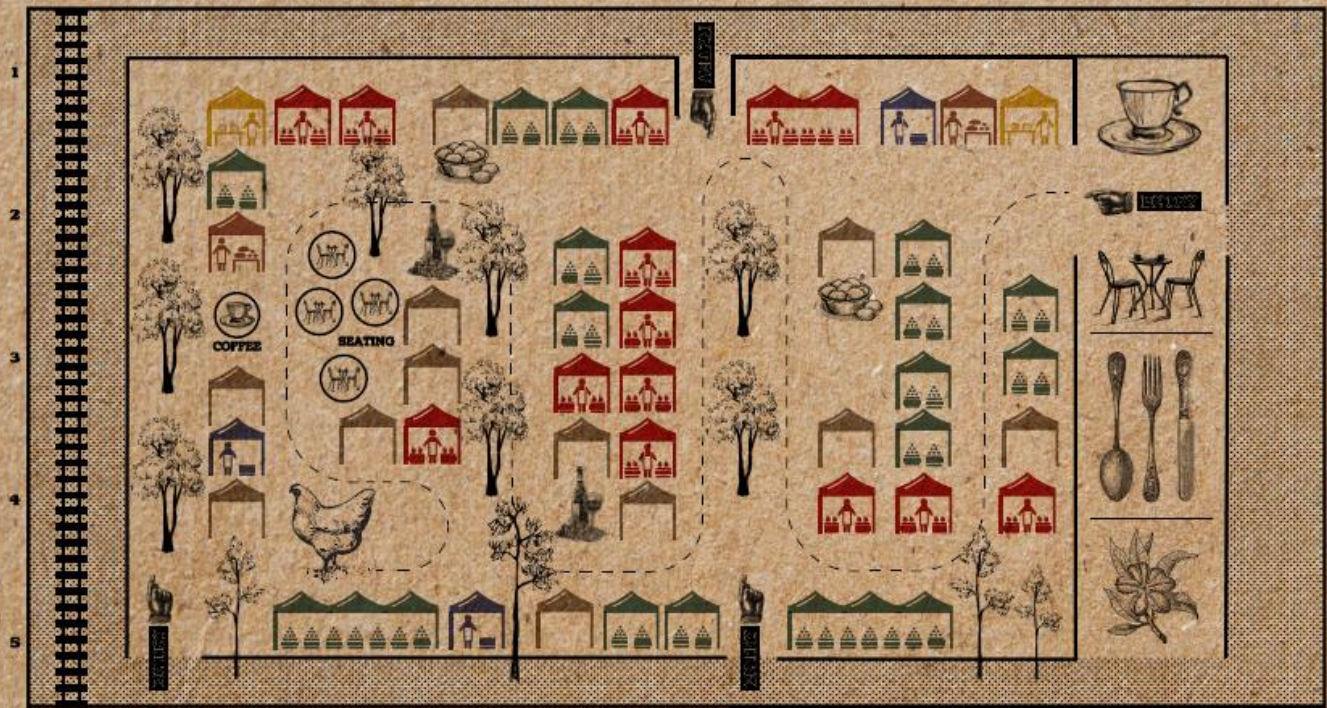

# INSIDE MAP

A B C D E F G H

[ADELAIDEFARMERSMARKET.COM.AU](http://ADELAIDEFARMERSMARKET.COM.AU)

**TASTE THE MARKET TRAIL**

**ADELAIDE SHOWGROUND FARMERS' MARKET**  
 Leader Street, Wayville  
 Sunday 9am to 1pm

MEAT/SEAFOOD

VEGGIES

OTHER

BAKED GOODS

FRUIT/NUTS

DAIRY

# OUTSIDE MAP

A B C D E F G H I

[ADELAIDEFARMERSMARKET.COM.AU](http://ADELAIDEFARMERSMARKET.COM.AU)

**TASTE THE MARKET TRAIL**